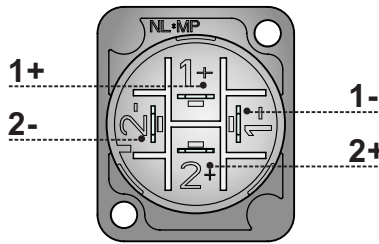

ASSEMBLY INSTRUCTION

speakON® Chassis Connector

NL2MP & NL4MP & NL8MPR

NL2MP

Flat tabs for 3/16" FASTON®
4.8 mm x 0.5 mm [0.187" x 0.020"]

WIRING

Panel Cutout (Rear Side)

NL4MP

Flat tabs for 3/16" FASTON®
4.8 mm x 0.5 mm [0.187" x 0.020"]

WIRING

Panel Cutout (Rear Side)

NL8MPR

Flat tabs for 3/16" FASTON®
4.8 mm x 0.5 mm [0.187" x 0.020"]

WIRING

Panel Cutout

Find more details of speakON on www.neutrik.com.