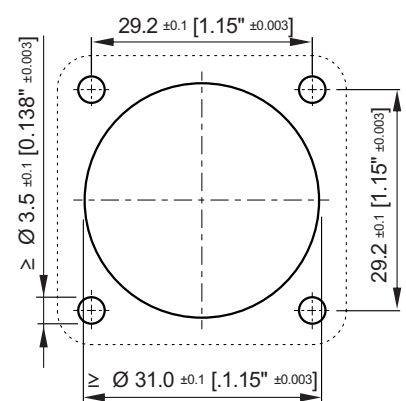

ASSEMBLY INSTRUCTION

speakON® Chassis Connector

NL2MP & NL4MP & NL8MPR

NL2MP

Flat tabs for 3/16" FASTON®
4.8 mm x 0.5 mm [0.187" x 0.020"]

WIRING

Panel Cutout (Rear Side)

NL4MP

Flat tabs for 3/16" FASTON®
4.8 mm x 0.5 mm [0.187" x 0.020"]

WIRING

Panel Cutout (Rear Side)

NL8MPR

Flat tabs for 3/16" FASTON®
4.8 mm x 0.5 mm [0.187" x 0.020"]

WIRING

Panel Cutout

Find more details of speakON on www.neutrik.com.