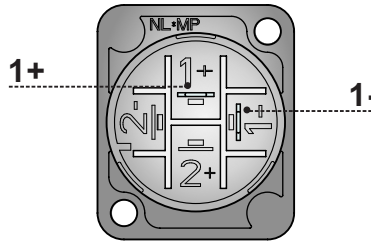

ASSEMBLY INSTRUCTION

speakON® Chassis Connector

NL2MP & NL4MP & NL8MPR

NL2MP

Flat tabs for 3/16" FASTON®
4.8 mm x 0.5 mm [0.187" x 0.020"]

WIRING

Panel Cutout (Rear Side)

NL4MP

Flat tabs for 3/16" FASTON®
4.8 mm x 0.5 mm [0.187" x 0.020"]

WIRING

Panel Cutout (Rear Side)

NL8MPR

Flat tabs for 3/16" FASTON®
4.8 mm x 0.5 mm [0.187" x 0.020"]

WIRING

Panel Cutout

Find more details of speakON on www.neutrik.com.