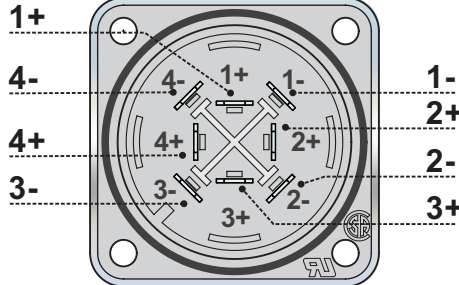

ASSEMBLY INSTRUCTION

speakON® Chassis Connector

NL2MP & NL4MP & NL8MPR

NL2MP

Flat tabs for 3/16" FASTON®
4.8 mm x 0.5 mm [0.187" x 0.020"]

WIRING

Panel Cutout (Rear Side)

NL4MP

Flat tabs for 3/16" FASTON®
4.8 mm x 0.5 mm [0.187" x 0.020"]

WIRING

Panel Cutout (Rear Side)

NL8MPR

Flat tabs for 3/16" FASTON®
4.8 mm x 0.5 mm [0.187" x 0.020"]

WIRING

Panel Cutout

Find more details of speakON on www.neutrik.com.