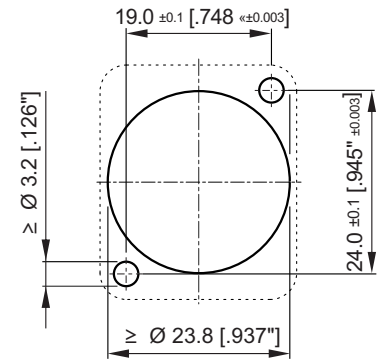

ASSEMBLY INSTRUCTION

speakON® Chassis Connector

NL2MP & NL4MP & NL8MPR

NL2MP

Flat tabs for 3/16" FASTON®
4.8 mm x 0.5 mm [0.187" x 0.020"]

WIRING

Panel Cutout (Rear Side)

NL4MP

Flat tabs for 3/16" FASTON®
4.8 mm x 0.5 mm [0.187" x 0.020"]

WIRING

Panel Cutout (Rear Side)

NL8MPR

Flat tabs for 3/16" FASTON®
4.8 mm x 0.5 mm [0.187" x 0.020"]

WIRING

Panel Cutout

Find more details of speakON on www.neutrik.com.