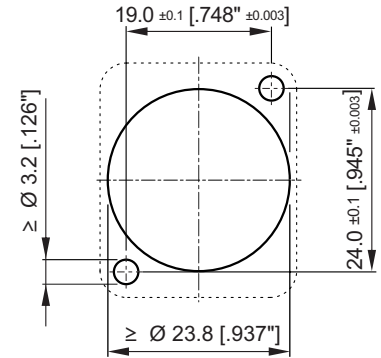

ASSEMBLY INSTRUCTION

speakON® Chassis Connector

NL2MP & NL4MP & NL8MPR

NL2MP

Flat tabs for 3/16" FASTON®
4.8 mm x 0.5 mm [0.187" x 0.020"]

WIRING

Panel Cutout (Rear Side)

NL4MP

Flat tabs for 3/16" FASTON®
4.8 mm x 0.5 mm [0.187" x 0.020"]

WIRING

Panel Cutout (Rear Side)

NL8MPR

Flat tabs for 3/16" FASTON®
4.8 mm x 0.5 mm [0.187" x 0.020"]

WIRING

Panel Cutout

Find more details of speakON on www.neutrik.com.