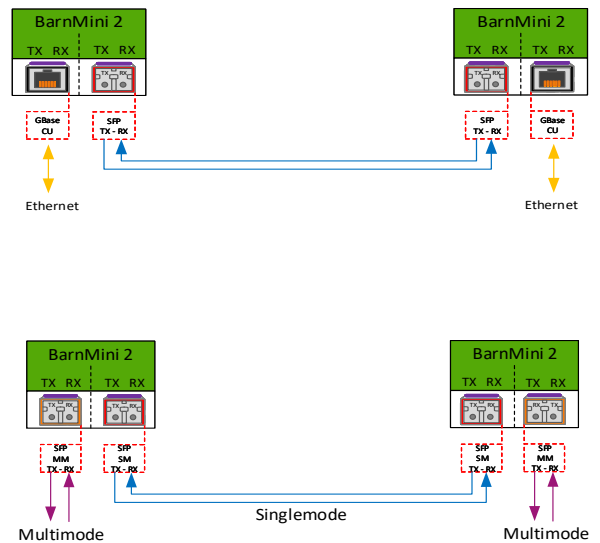

# BarnMini-02 - SFP to SFP Converter

You can use any SFP from Barnfind or any other SFP as long as they are MSA compatible. BarnMini-02 is also popular due to the flexibility it brings. Imagine you need to go from multimode to single mode, taking an Ethernet signal into the fiber, using it as an affordable optical repeater etc. BarnMini-02 is our “Swiss army knife” and the great thing is that you can change your application by changing SFPs. As any of the BarnMini modules the BarnMini-02 can be used as a standalone box or in advanced systems with BarnOne or any 3<sup>rd</sup> party solution.

## Technical Specifications

<b>SFP ports</b>
<ul style="list-style-type: none"> <li>• 2x Port for Small Form-Factor Pluggable (SFP), supports MSA-compliant (multi source agreement) transceivers</li> <li>• Suitable for optical transceivers (singlemode/multimode), SFP media converters (HDMI, Ethernet, SDI, CVBS etc.)</li> <li>• SMPTE 259M, 292M, 372M, 424M, 372M, DVB-ASI, AES10 (MADI), AES3, Ethernet, proprietary protocols</li> <li>• Hot pluggable/swappable</li> </ul>
<b>Power Supply</b>
<ul style="list-style-type: none"> <li>• 12-24V DC power supply included</li> <li>• redundant power supply available with BTF-Mini-16</li> </ul>
<b>Physical Size</b>
<ul style="list-style-type: none"> <li>• 92mm x 98mm x 22mm</li> <li>• 200g</li> </ul>
<b>Model Name</b>
<ul style="list-style-type: none"> <li>• BM-02</li> </ul>