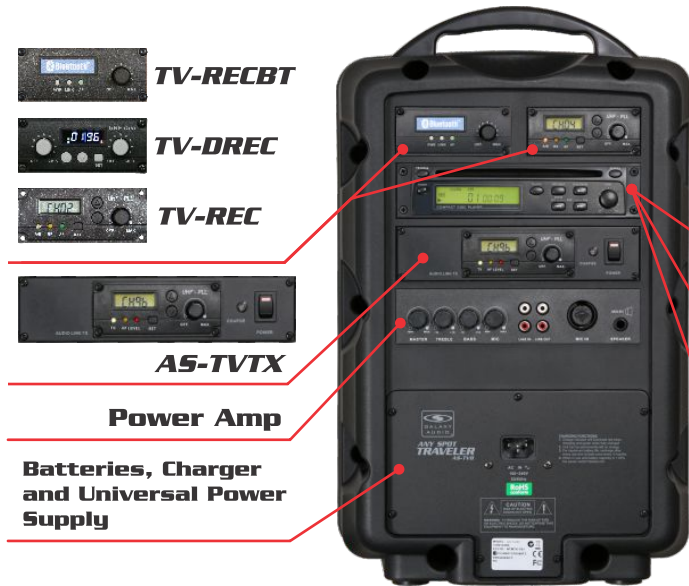

SPECIFICATIONS

TRAVELER (TV8)	
Power Output	50 Watt
Max SPL	108dB
Freq. Resp	70Hz-20kHz (audio)
Battery	2-12V, 2.9Ah * 2 (Lead-Acid) rechargeable batteries
Battery Life	4 - 6 Hours (tested at 10+ hours)
Battery Charging	4 Hours
Speaker	8" Woofer, 1" Horn
S/N Ratio	70dB
Sensitivity	91dB @ 1Watt / 1Meter
Audio Input	Mic-XLR w/ Volume Control; Line/RCA w/ Volume Control; Master Volume
Audio Output	Line-RCA, Speaker 1/4"
E.Q.	Bass Treble
Power Requirements	100-240V AC 50/60Hz Switching power supply
Operating distance	Up to 200'
Speaker Stand Mountable	Yes 1 3/8" / 35mm
Dimensions	12" x 9" x 18.5" (300mm x 230mm x 470mm)
Weight	26.5 lbs (12 kg) (batteries included)

Options that go with TV8

TV-RECBT

TV-DREC

Power Amp

Batteries, Charger and Universal Power Supply

TVHH

- 96 Selectable Channels
- Channel Selector
- LCD Display
- Dynamic Capsule
- Built-in-Antenna
- 3-Bar Battery Condition Indicator
- Hi/Low Volume + Mute Switch
- Runs on 2 AA Batteries (14 hours)
- DC Charging Input
- 8.3 oz. (280g)

Optional colored caps available

TVH2

- Condenser Handheld
- 96 Channels
- Lightweight Compact Size
- Channel Up, Set & Down Selector
- Back Lit LCD Display
- Talk/Mute Soft Touch Button
- Two Power Settings 10mW, 1mW
- 150' Range
- Runs on 2 AA Batteries (about 12-16 hrs)
- Charging Base Terminals