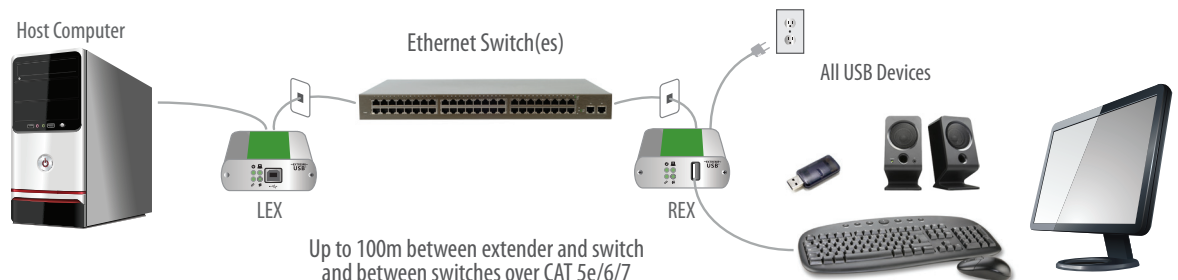

Specifications subject to
change without notification.

©2010

Icron Technologies Corp.
Now Part of Maxim Integrated
#90-01489-A03

* Maximum throughput will vary based on network traffic, distances and number of switches between extenders.

** Pre-paired network configuration only applies to units purchased together as a complete Local and Remote Extender system.