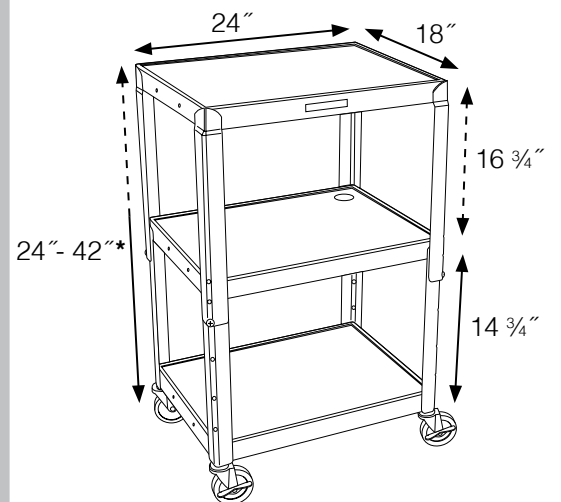

Measurements:

* - in 2" increments